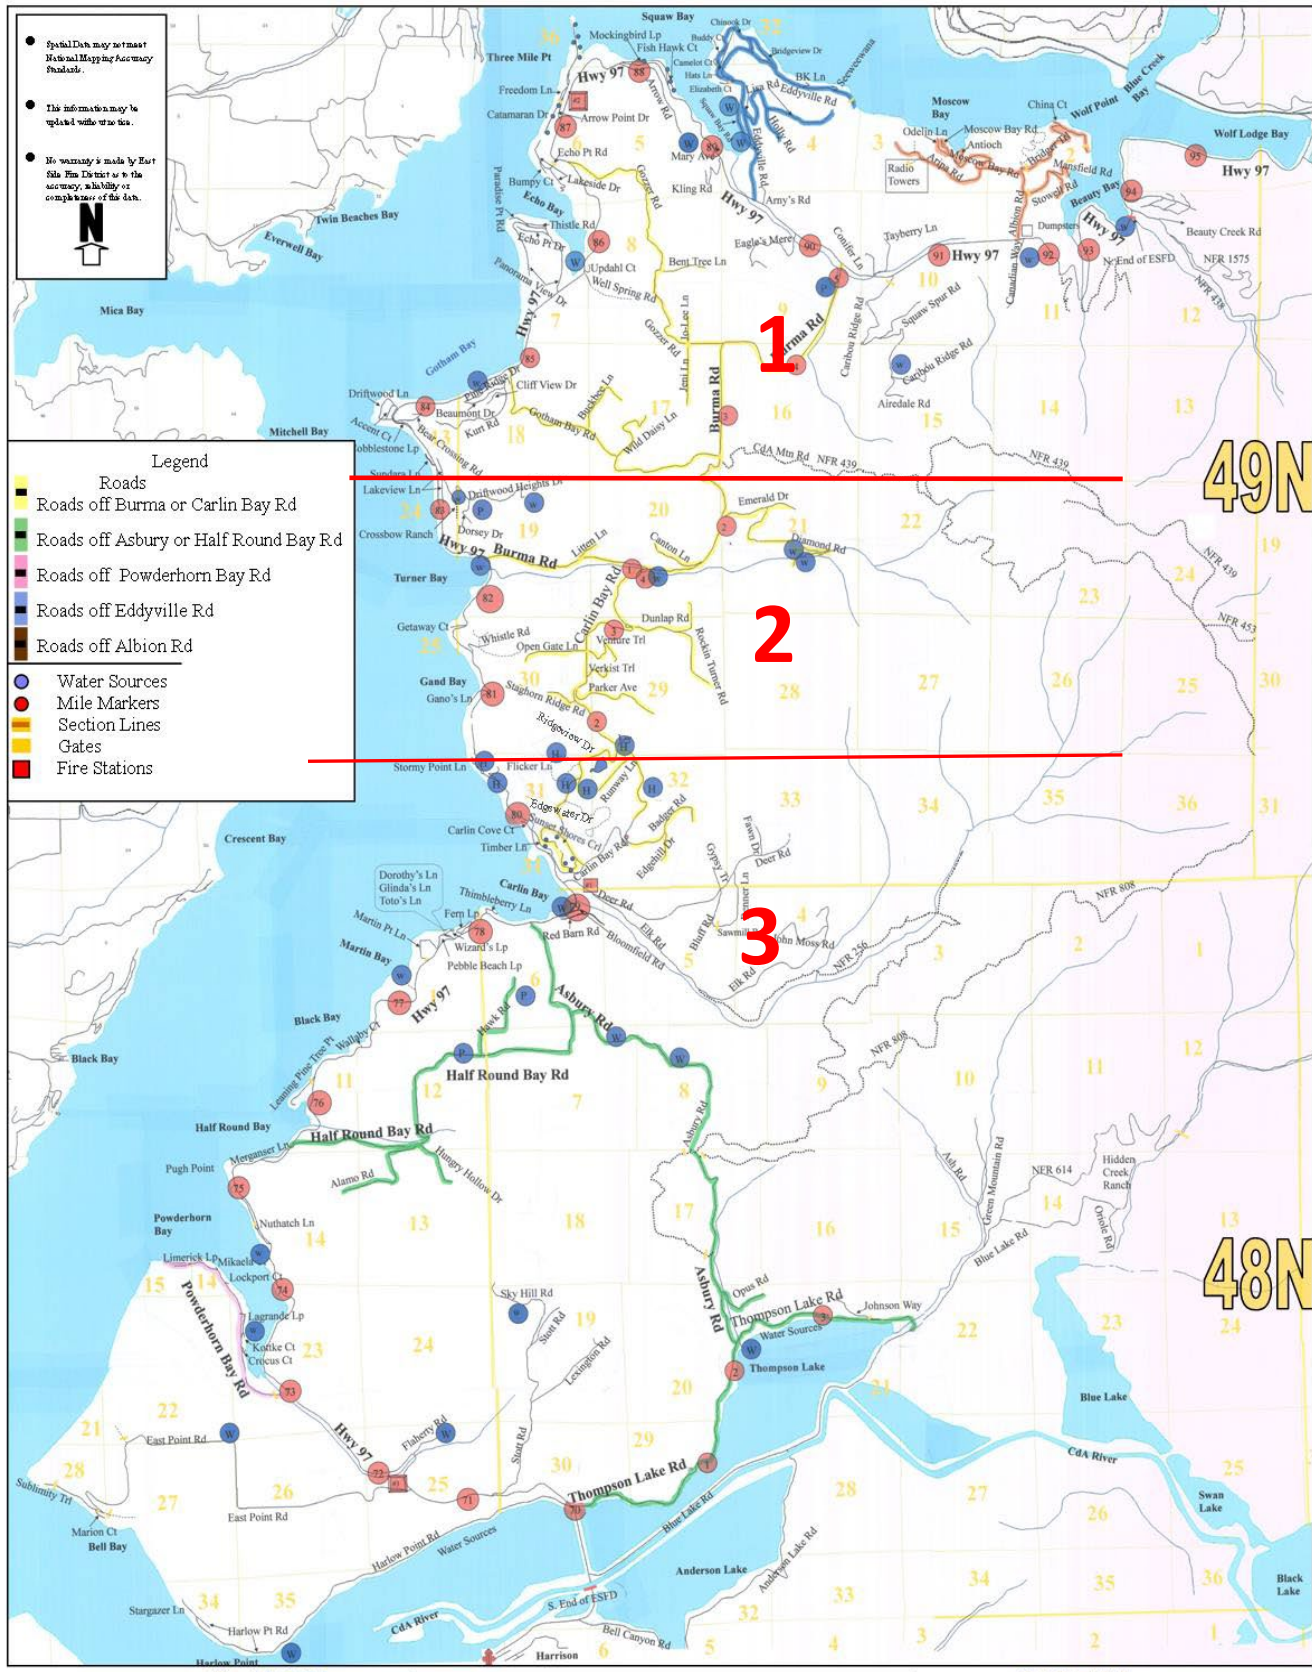

- Spatial Data may not meet National Mapping Accuracy Standards.
- This information may be updated without notice.
- No warranty is made by East Side Fire District as to the accuracy, reliability or completeness of the data.

Legend

- Roads
- Roads off Burma or Carlin Bay Rd
- Roads off Asbury or Half Round Bay Rd
- Roads off Powderhorn Bay Rd
- Roads off Eddyville Rd
- Roads off Albion Rd
- Water Sources
- Mile Markers
- Section Lines
- Gates
- Fire Stations

04W

East Side Fire District

03W